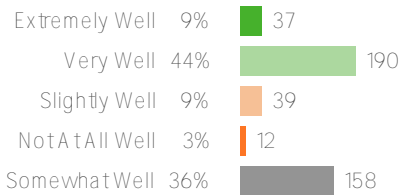

# Social Awareness

Your average

79%

436 responses

District average: 79% Washington Elementary School District

How did people respond?

Q.1: How well do you understand other people's thoughts and ideas?

Favorable: 82%