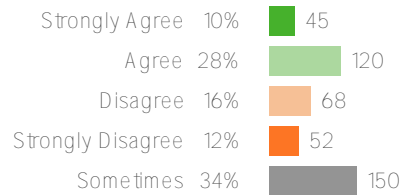

# School operations

Your average

# 78%

436 responses

District average: **75%** Washington Elementary School District

How did people respond?

Q.1: The restrooms in my school are clean and safe for me to use.

Favorable: **58%**

Q.2: I am proud of how my school looks.