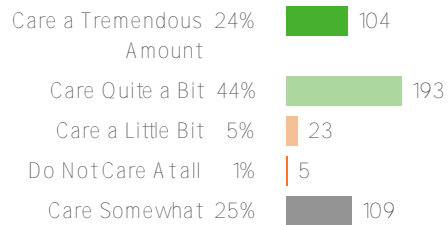

Favorable: 82%

Q.2: How much do you care about other people's feelings?