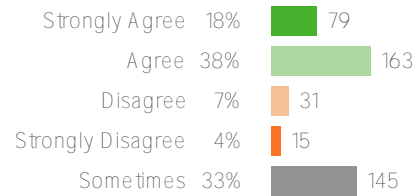

# 78%

436 responses

District average: **75%** Washington Elementary School District

How did people respond?

Q.1: The restrooms in my school are clean and safe for me to use.

Favorable: **58%**

Q.2: I am proud of how my school looks.

Favorable: **84%**

Q.3: My school cafeteria is a clean and safe place for me to eat

Favorable: **93%**