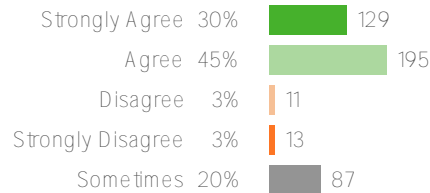

# 78%

436 responses

District average: **75%** Washington Elementary School District

How did people respond?

Q.1: The restrooms in my school are clean and safe for me to use.

Favorable: **58%**

Q.2: I am proud of how my school looks.

Favorable: **84%**

Q.3: My school cafeteria is a clean and safe place for me to eat

Favorable: **93%**