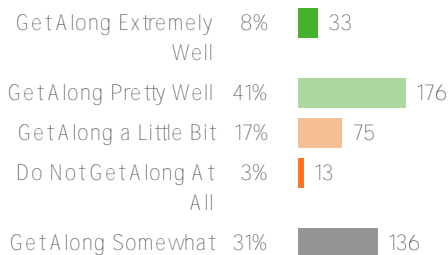

Favorable: 91%

Q.3: How well do you get along with students you don't know?